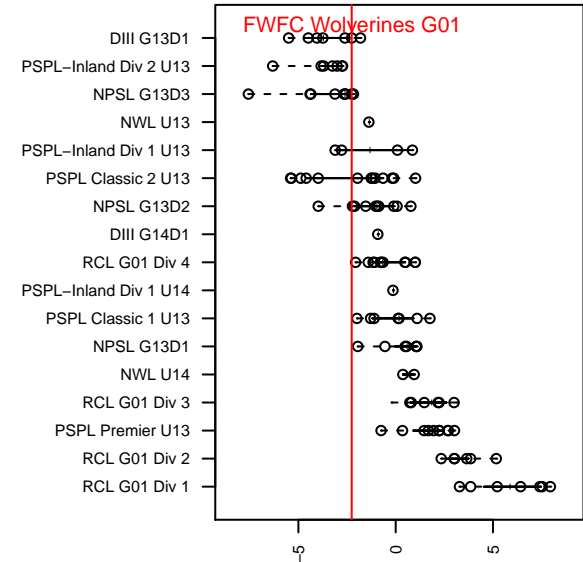

FWFC Wolverines G01

Federal Way FC
Federal Way, WA
G01 total strength=591
attack=0.69 defense=0.34
fall league = DIII G13D1

alt names used:
FWFC Wolverines G01
FWFC 01 Wolverines

Venues played:
2014 DIII G13D1
2014 Wenatchee Apple Cup GU12 Silver

**attack and defense variance (black dot)
relative to other teams
and top 10 in region**

**attack and defense rating
relative to others at age
and all opponents in last 13 months**

Performance relative to 13 month average

Performance relative to 13 month average

date	home		away		venue	pred.home	pred.away
2014-12-06	FWFC Wolverines G01	4	South Tacoma United Zuniga G01	2	2014 DIII G13D1	3.36	1.21
2014-11-22	FWFC Wolverines G01	2	UPSC Blue Starz G01	2	2014 DIII G13D1	1.47	2.01
2014-11-15	FWFC Fireballs G01	1	FWFC Wolverines G01	4	2014 DIII G13D1	1.03	3.56
2014-11-08	Highline SC Tigers G01	0	FWFC Wolverines G01	4	2014 DIII G13D1	0.35	3.31
2014-11-01	FWFC Wolverines G01	1	MpVSA Sounders G01	3	2014 DIII G13D1	1.92	1.50
2014-10-25	SGESC Fusion G01	1	FWFC Wolverines G01	4	2014 DIII G13D1	0.80	3.71
2014-10-18	UPSC Blue Starz G01	1	FWFC Wolverines G01	0	2014 DIII G13D1	2.01	1.47
2014-10-12	EMYSC Fusion G02	0	FWFC Wolverines G01	4	2014 Wenatchee Apple Cup GU12 Silver	0.59	3.34
2014-10-11	FWFC Wolverines G01	7	Cashmere Mad Dogs G02	1	2014 Wenatchee Apple Cup GU12 Silver	7.77	0.24
2014-10-11	CB United G02	2	FWFC Wolverines G01	3	2014 Wenatchee Apple Cup GU12 Silver	1.37	2.20
2014-10-11	FWFC Wolverines G01	4	FWFC Fireballs G01	0	2014 DIII G13D1	3.56	1.03
2014-10-04	FWFC Wolverines G01	4	Highline SC Tigers G01	1	2014 DIII G13D1	3.31	0.35
2014-09-27	MpVSA Sounders G01	0	FWFC Wolverines G01	1	2014 DIII G13D1	1.50	1.92
2014-09-20	FWFC Wolverines G01	2	SGESC Fusion G01	0	2014 DIII G13D1	3.71	0.80
2014-09-06	South Tacoma United Zuniga G01	2	FWFC Wolverines G01	4	2014 DIII G13D1	1.21	3.36