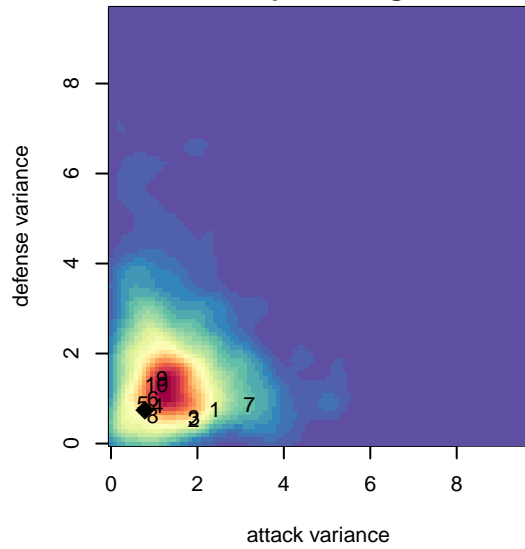

FWFC Wolverines G01

Federal Way FC
Federal Way, WA
G01 total strength=591
attack=0.69 defense=0.34
fall league = DIII G13D1

alt names used:
FWFC Wolverines G01
FWFC 01 Wolverines

Venues played:
2014 DIII G13D1
2014 Wenatchee Apple Cup GU12 Silver

**attack and defense variance (black dot)
relative to other teams
and top 10 in region**

**attack and defense rating
relative to others at age
and all opponents in last 13 months**

Performance relative to 13 month average