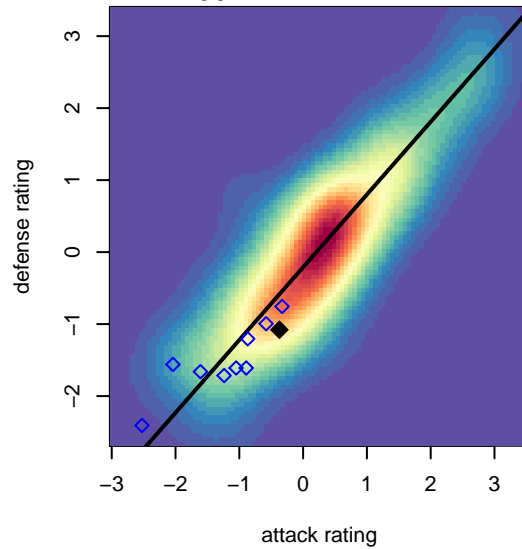

FWFC Wolverines G01

Federal Way FC
Federal Way, WA
G01 total strength=591
attack=0.69 defense=0.34
fall league = DIII G13D1

alt names used:
FWFC Wolverines G01
FWFC 01 Wolverines

Venues played:
2014 DIII G13D1
2014 Wenatchee Apple Cup GU12 Silver

**attack and defense variance (black dot)
relative to other teams
and top 10 in region**

**attack and defense rating
relative to others at age
and all opponents in last 13 months**

Performance relative to 13 month average