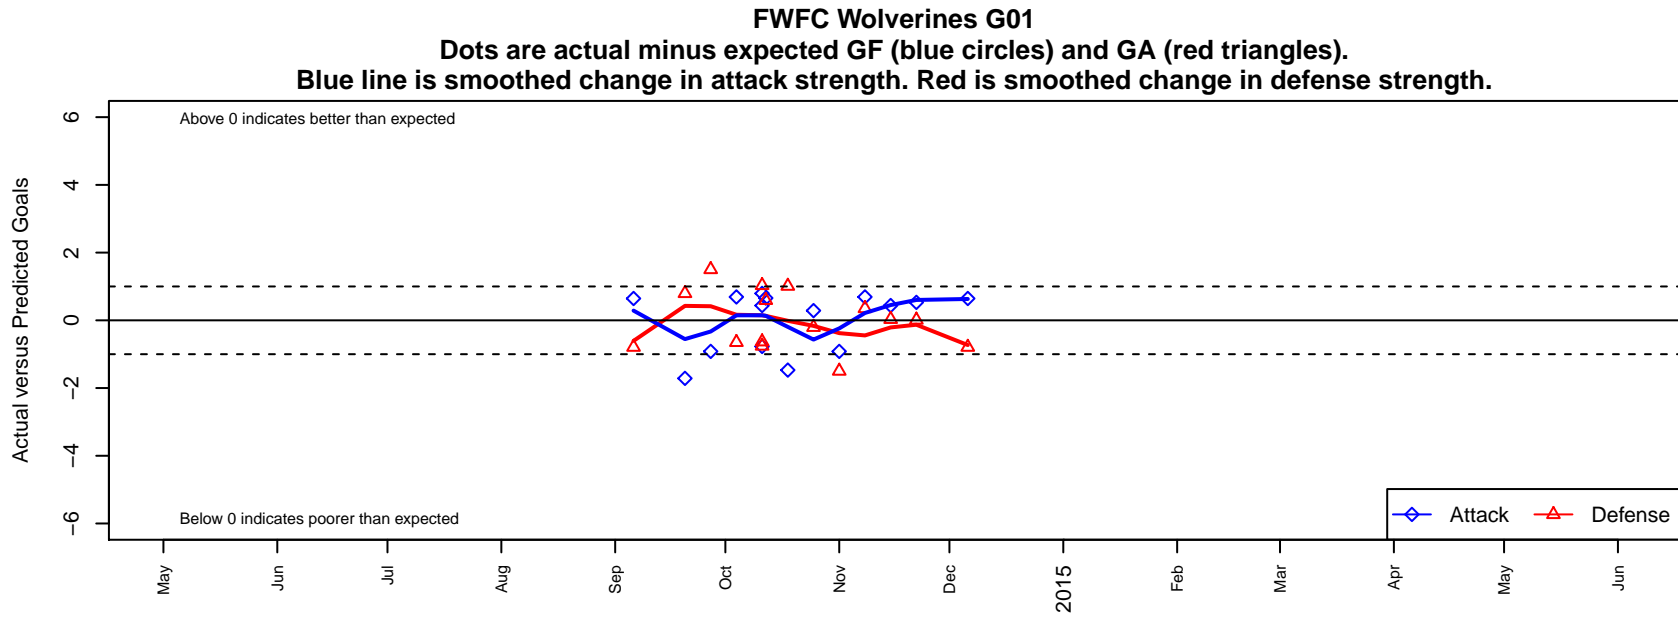

FWFC Wolverines G01

Federal Way FC
Federal Way, WA
G01 total strength=591
attack=0.69 defense=0.34
fall league = DIII G13D1

alt names used:
FWFC Wolverines G01
FWFC 01 Wolverines

Venues played:
2014 DIII G13D1
2014 Wenatchee Apple Cup GU12 Silver

**attack and defense variance (black dot)
relative to other teams
and top 10 in region**

**attack and defense rating
relative to others at age
and all opponents in last 13 months**

Performance relative to 13 month average