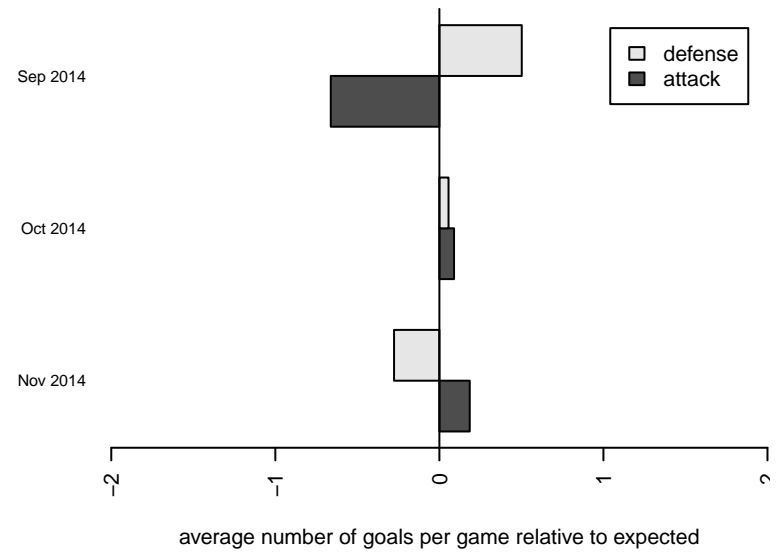

**attack and defense variance (black dot)
relative to other teams
and top 10 in region**

**attack and defense rating
relative to others at age
and all opponents in last 13 months**

Performance relative to 13 month average

Performance relative to 13 month average

date	home		away		venue	pred.home	pred.away
2014-12-06	FWFC Wolverines G01	4	South Tacoma United Zuniga G01	2	2014 DIII G13D1	3.36	1.21
2014-11-22	FWFC Wolverines G01	2	UPSC Blue Starz G01	2	2014 DIII G13D1	1.47	2.01
2014-11-15	FWFC Fireballs G01	1	FWFC Wolverines G01	4	2014 DIII G13D1	1.03	3.56
2014-11-08	Highline SC Tigers G01	0	FWFC Wolverines G01	4	2014 DIII G13D1	0.35	3.31
2014-11-01	FWFC Wolverines G01	1	MpVSA Sounders G01	3	2014 DIII G13D1	1.92	1.50
2014-10-25	SGESC Fusion G01	1	FWFC Wolverines G01	4	2014 DIII G13D1	0.80	3.71
2014-10-18	UPSC Blue Starz G01	1	FWFC Wolverines G01	0	2014 DIII G13D1	2.01	1.47
2014-10-12	EMYSC Fusion G02	0	FWFC Wolverines G01	4	2014 Wenatchee Apple Cup GU12 Silver	0.59	3.34
2014-10-11	FWFC Wolverines G01	7	Cashmere Mad Dogs G02	1	2014 Wenatchee Apple Cup GU12 Silver	7.77	0.24
2014-10-11	CB United G02	2	FWFC Wolverines G01	3	2014 Wenatchee Apple Cup GU12 Silver	1.37	2.20
2014-10-11	FWFC Wolverines G01	4	FWFC Fireballs G01	0	2014 DIII G13D1	3.56	1.03
2014-10-04	FWFC Wolverines G01	4	Highline SC Tigers G01	1	2014 DIII G13D1	3.31	0.35
2014-09-27	MpVSA Sounders G01	0	FWFC Wolverines G01	1	2014 DIII G13D1	1.50	1.92
2014-09-20	FWFC Wolverines G01	2	SGESC Fusion G01	0	2014 DIII G13D1	3.71	0.80
2014-09-06	South Tacoma United Zuniga G01	2	FWFC Wolverines G01	4	2014 DIII G13D1	1.21	3.36